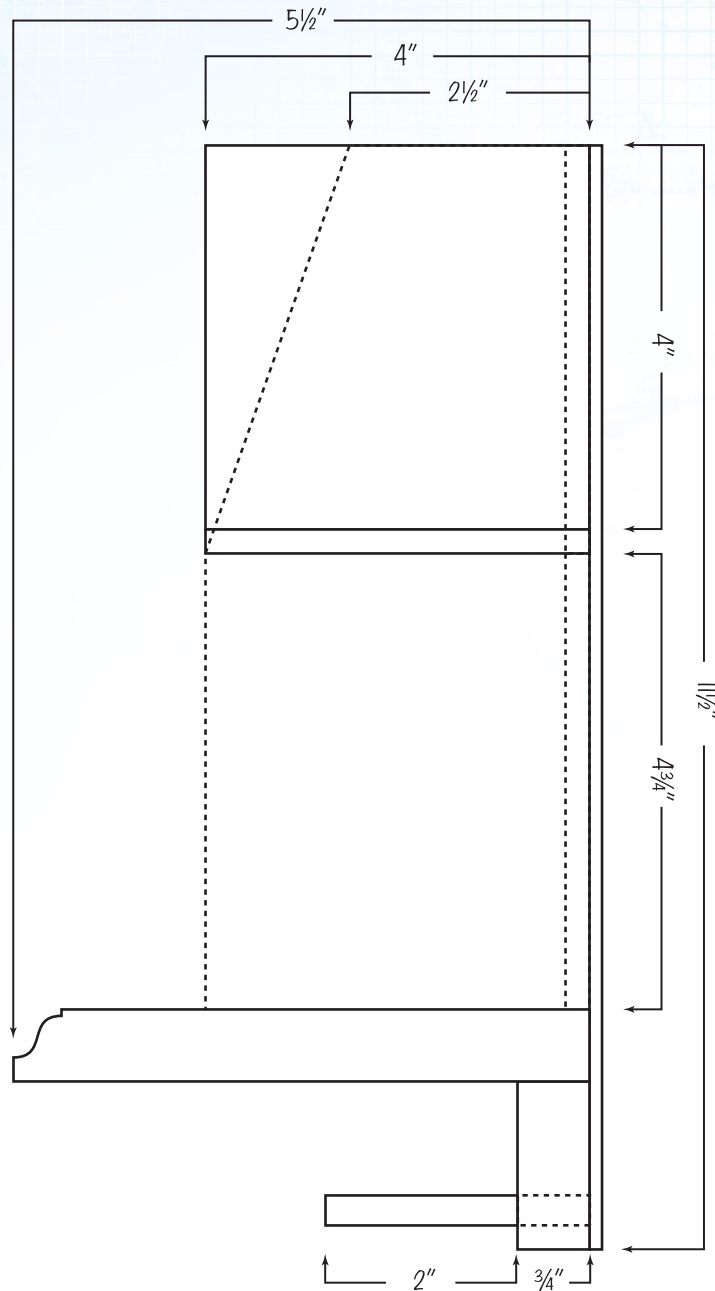

Catch-All Shelf

Catch-All Shelf

Material List

- 1 @ 1/4" x 4" x 4' Oak Craft Board
- 1 @ 1/4" x 4" x 2' Oak Craft Board
- 1 @ 1" x 2" x 2'
- 1 @ 1" x 6" x 2'
- 1 @ 24" x 24" Door Skin
- 1 @ 5/16" Dowel
- 1 @ Wood or polyurethane glue
- 1 @ 3d Bright Finish Nails
- Finishing materials of your choice

Cut Schedule

- 4 @ 1/4" x 4" x 9" Oak Craft Board
- 4 @ 1/4" x 4" x 9 3/4" Oak Craft Board
- 4 @ 1/4" x 4" x 4" Oak Craft Board
- 1 @ 1" x 2" x 16"
- 1 @ 1" x 6" x 16"
- 1 @ 16" x 11 1/2" Door Skin
- 6 @ 2" x 5/16" Dowel