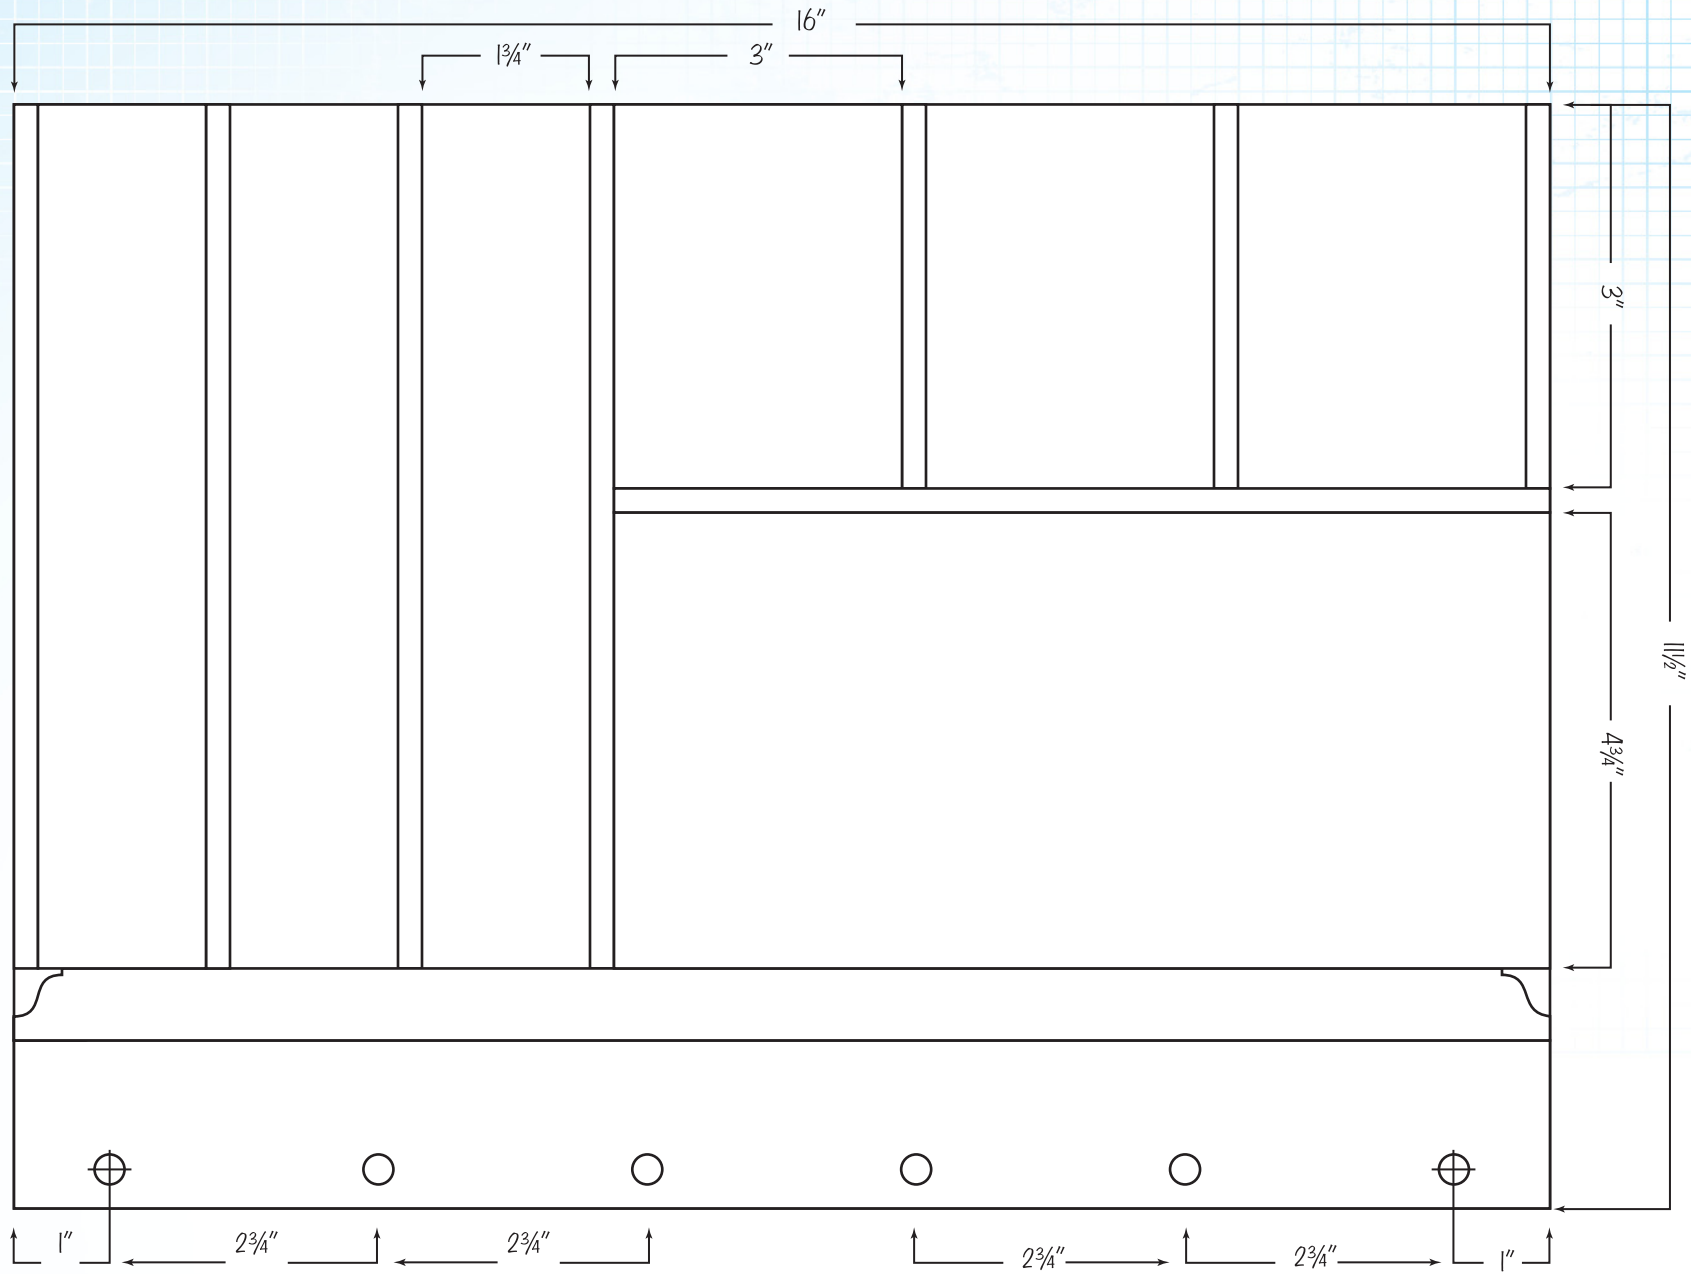

Catch-All Shelf

Catch-All Shelf

Material List

- 1 @ 1/4" x 4" x 4' Oak Craft Board
- 1 @ 1/4" x 4" x 2' Oak Craft Board
- 1 @ 1" x 2" x 2'
- 1 @ 1" x 6" x 2'
- 1 @ 24" x 24" Door Skin
- 1 @ 5/16" Dowel
- 1 @ Wood or polyurethane glue
- 1 @ 3d Bright Finish Nails
- Finishing materials of your choice

Cut Schedule

- 4 @ 1/4" x 4" x 9" Oak Craft Board
- 4 @ 1/4" x 4" x 9 3/4" Oak Craft Board
- 4 @ 1/4" x 4" x 4" Oak Craft Board
- 1 @ 1" x 2" x 16"
- 1 @ 1" x 6" x 16"
- 1 @ 16" x 11 1/2" Door Skin
- 6 @ 2" x 5/16" Dowel